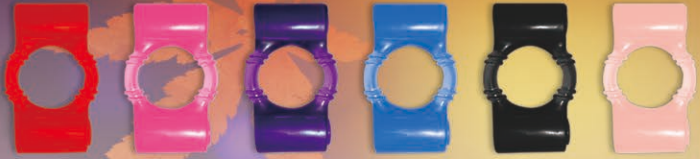

Now:
\$1.98

List Price: \$6.60

#285

DUAL STUDDED RING

SINGLE SPEED / DISPOSABLE / INSIDE DIAMETER: 1" / 4 LR41 BUTTON CELL BATTERIES INCLUDED

Now:
\$1.80

List Price: \$6.00

#288

M-16 BULLET

SINGLE SPEED / 2.5"x0.75" /

3 LR44 BUTTON CELL BATTERIES

(2 SETS INCLUDED) / WATERPROOF

Now:

\$2.52

List Price: \$8.40

#290

SENSATION RABBIT TOUCH

SINGLE SPEED / SLEEVE: 3.75"x1"

RING INSIDE DIAMETER: 1" / 3 LR44 BUTTON

CELL BATTERIES INCLUDED / WATERPROOF

Now:
\$2.52

List Price: \$8.40

#291

STUDDED TOUCH

SINGLE SPEED / SLEEVE: 3"x1" / RING INSIDE

DIAMETER: 1" / 3 LR44 BUTTON CELL

BATTERIES INCLUDED / WATERPROOF

Now:

\$2.39

List Price: \$7.95

#302

JELLY BUTT PLUG